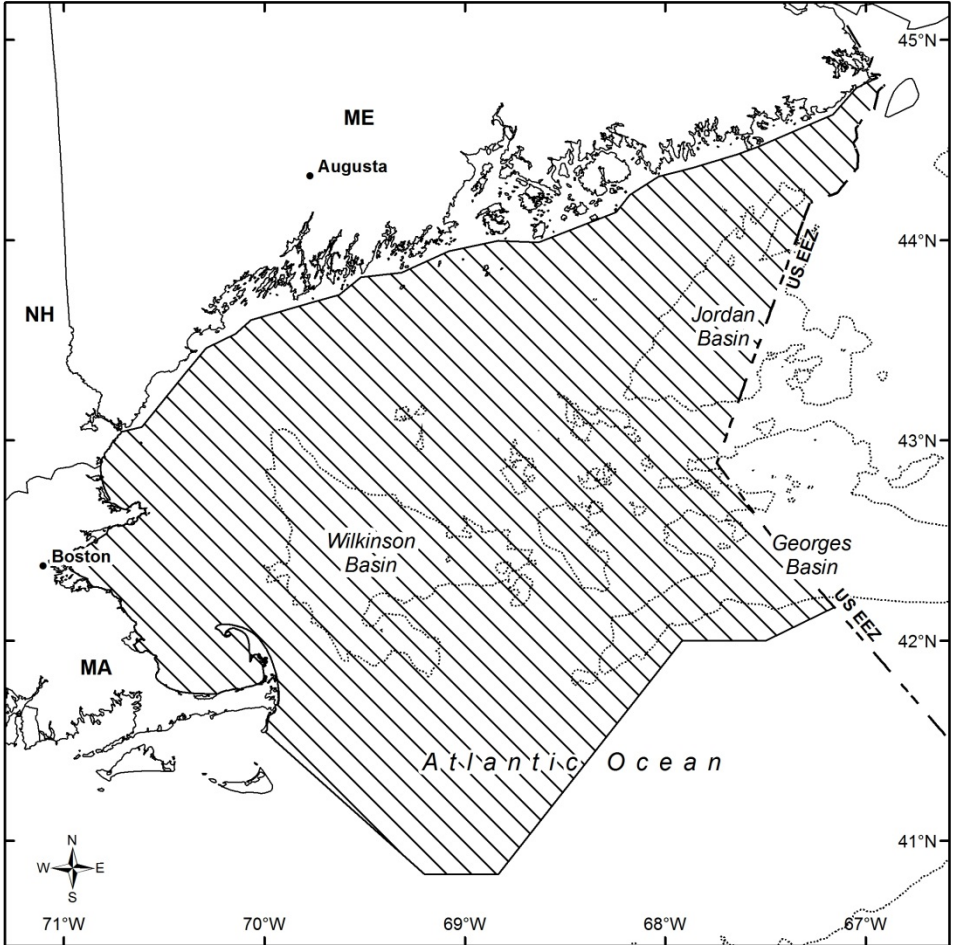

North Atlantic Right Whale Critical Habitat Northeastern U.S. Foraging Area

Unit 1

-  Critical Habitat
-  200m Depth Contour

This map is provided for illustrative purposes only of North Atlantic right whale critical habitat. For the precise legal definition of critical habitat, please refer to the narrative description.