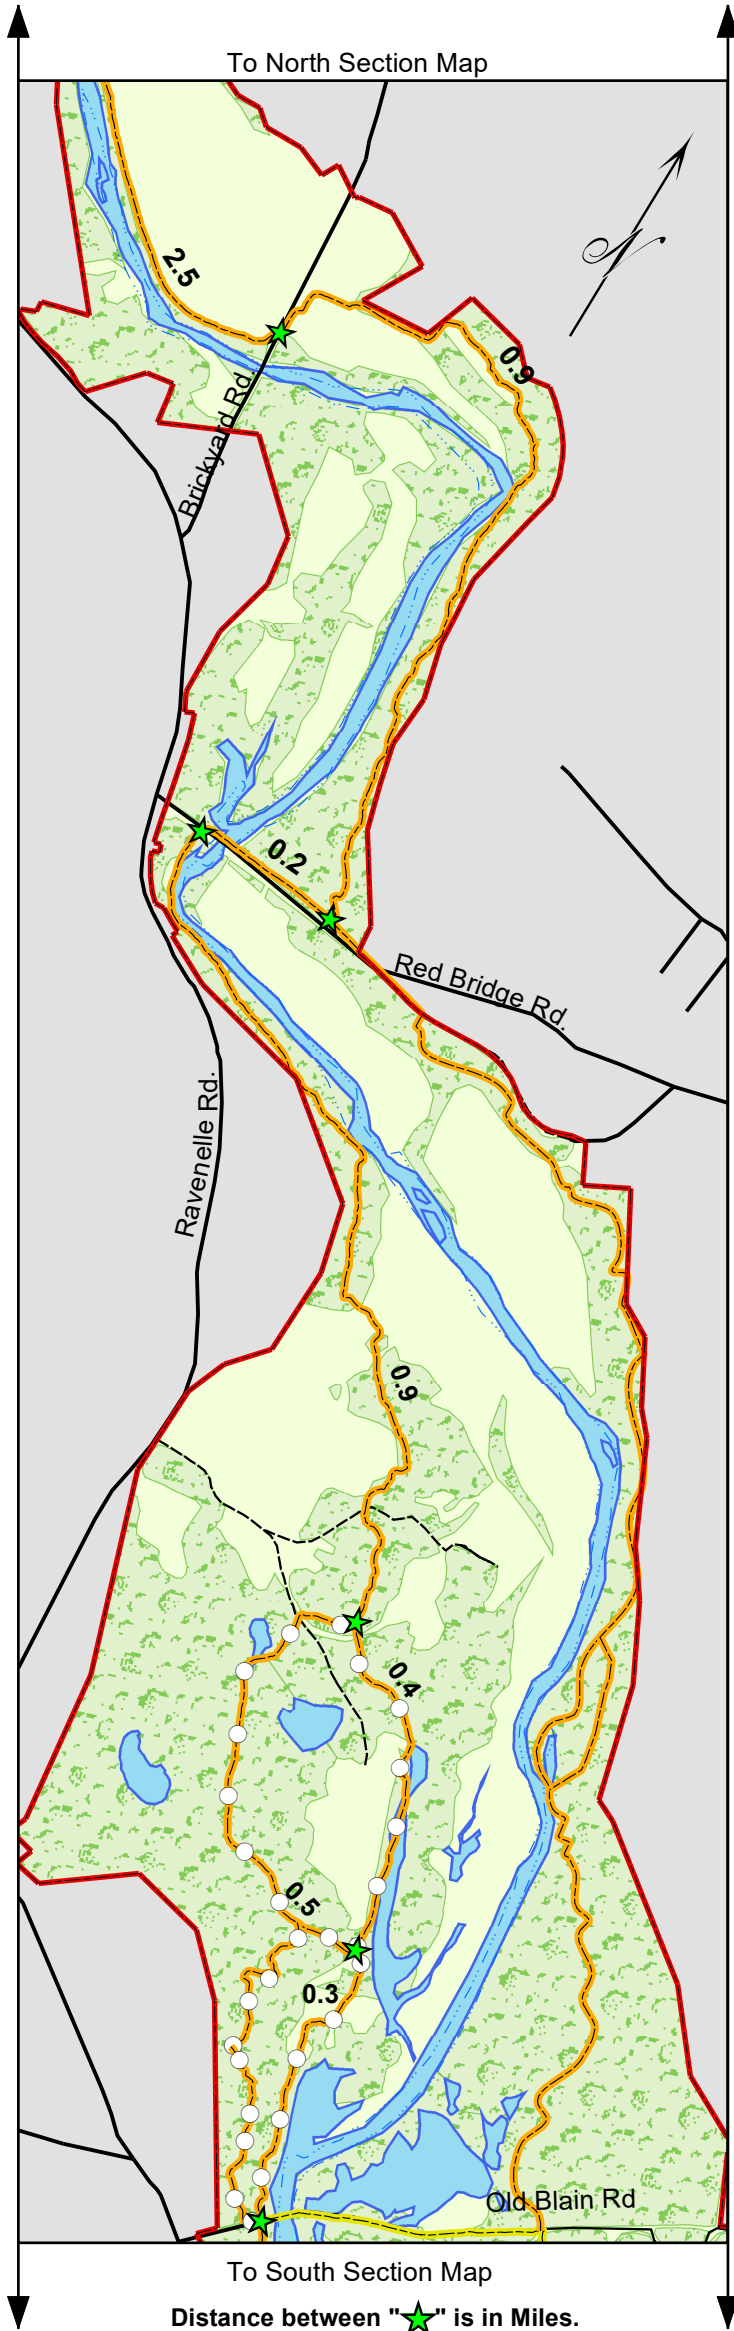

West Thompson Lake Trail Map North and Mid Section

- Shoreline Trail 4.2 Miles
- Woodland Walk Trail 0.4 Miles
- Lost Trail 1.6 Miles
- Ramsdell Woods Trail 2.2 Miles
(Overlook Shelter to Old Blain Rd)
- Ravenelle Ponds Loop 1.2 Miles
(Old Blain Rd North around the loop and back to Old Blain Rd)
- Quinebaug River Trail 7.5 Miles
(Ramsdell Woods Trail, Ravenelle Ponds Loop & Quinebaug River Trail Sections)
- Federal Boundary
- Gates

Distance between "★" is in Miles.
 0 0.05 0.1 0.2 0.3 0.4 0.5 Miles