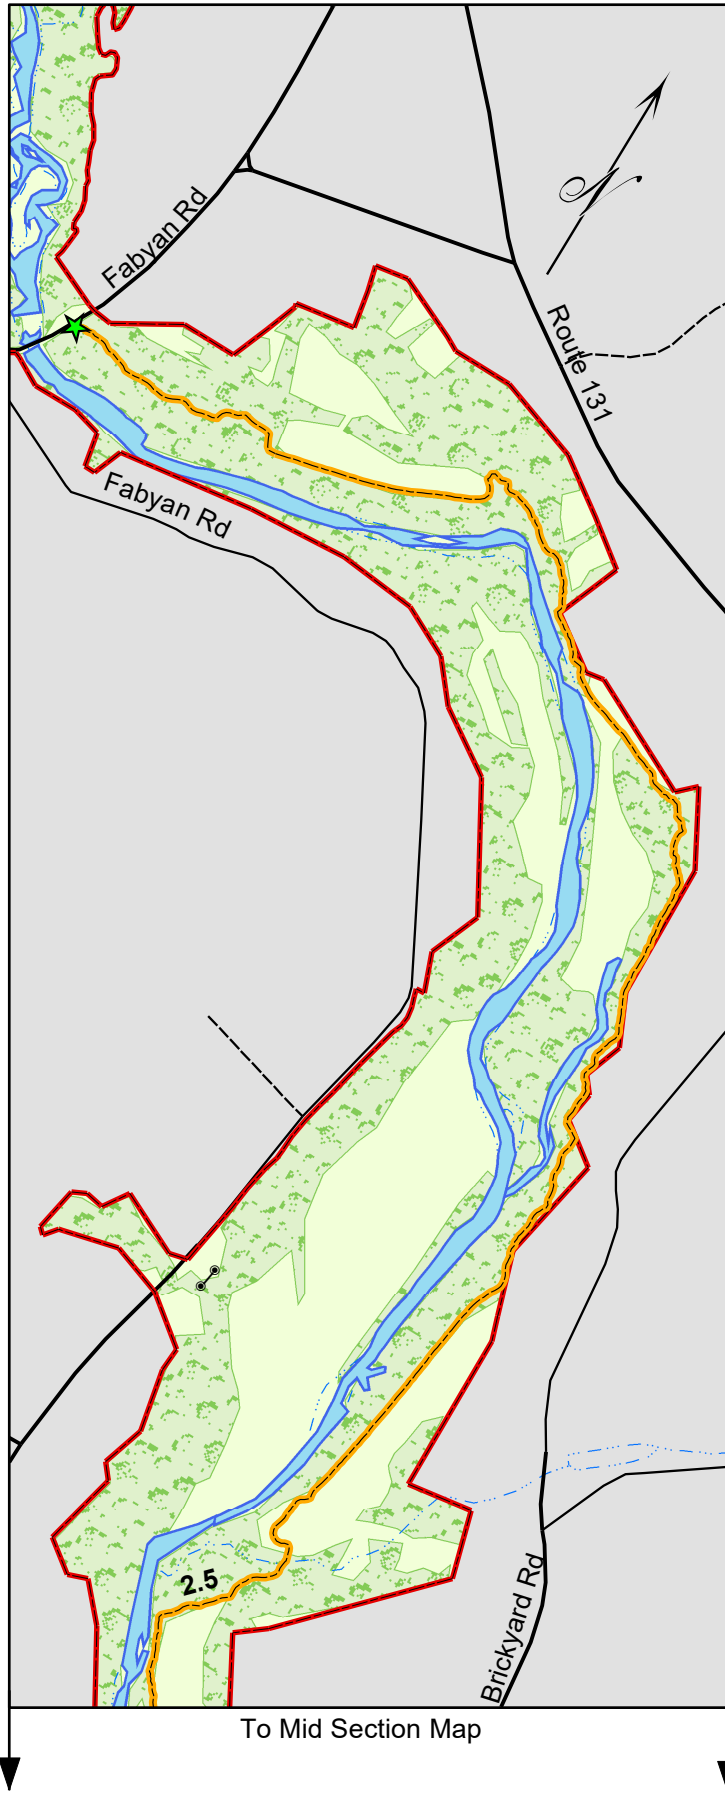

West Thompson Lake Trail Map North and Mid Section

- Shoreline Trail 4.2 Miles
- Woodland Walk Trail 0.4 Miles
- Lost Trail 1.6 Miles
- Ramsdell Woods Trail 2.2 Miles
(Overlook Shelter to Old Blain Rd)
- Ravenelle Ponds Loop 1.2 Miles
(Old Blain Rd North around the loop and back to Old Blain Rd)
- Quinebaug River Trail 7.5 Miles
(Ramsdell Woods Trail, Ravenelle Ponds Loop & Quinebaug River Trail Sections)
- Federal Boundary
- Gates

Distance between "★" is in Miles.
 0 0.05 0.1 0.2 0.3 0.4 0.5 Miles