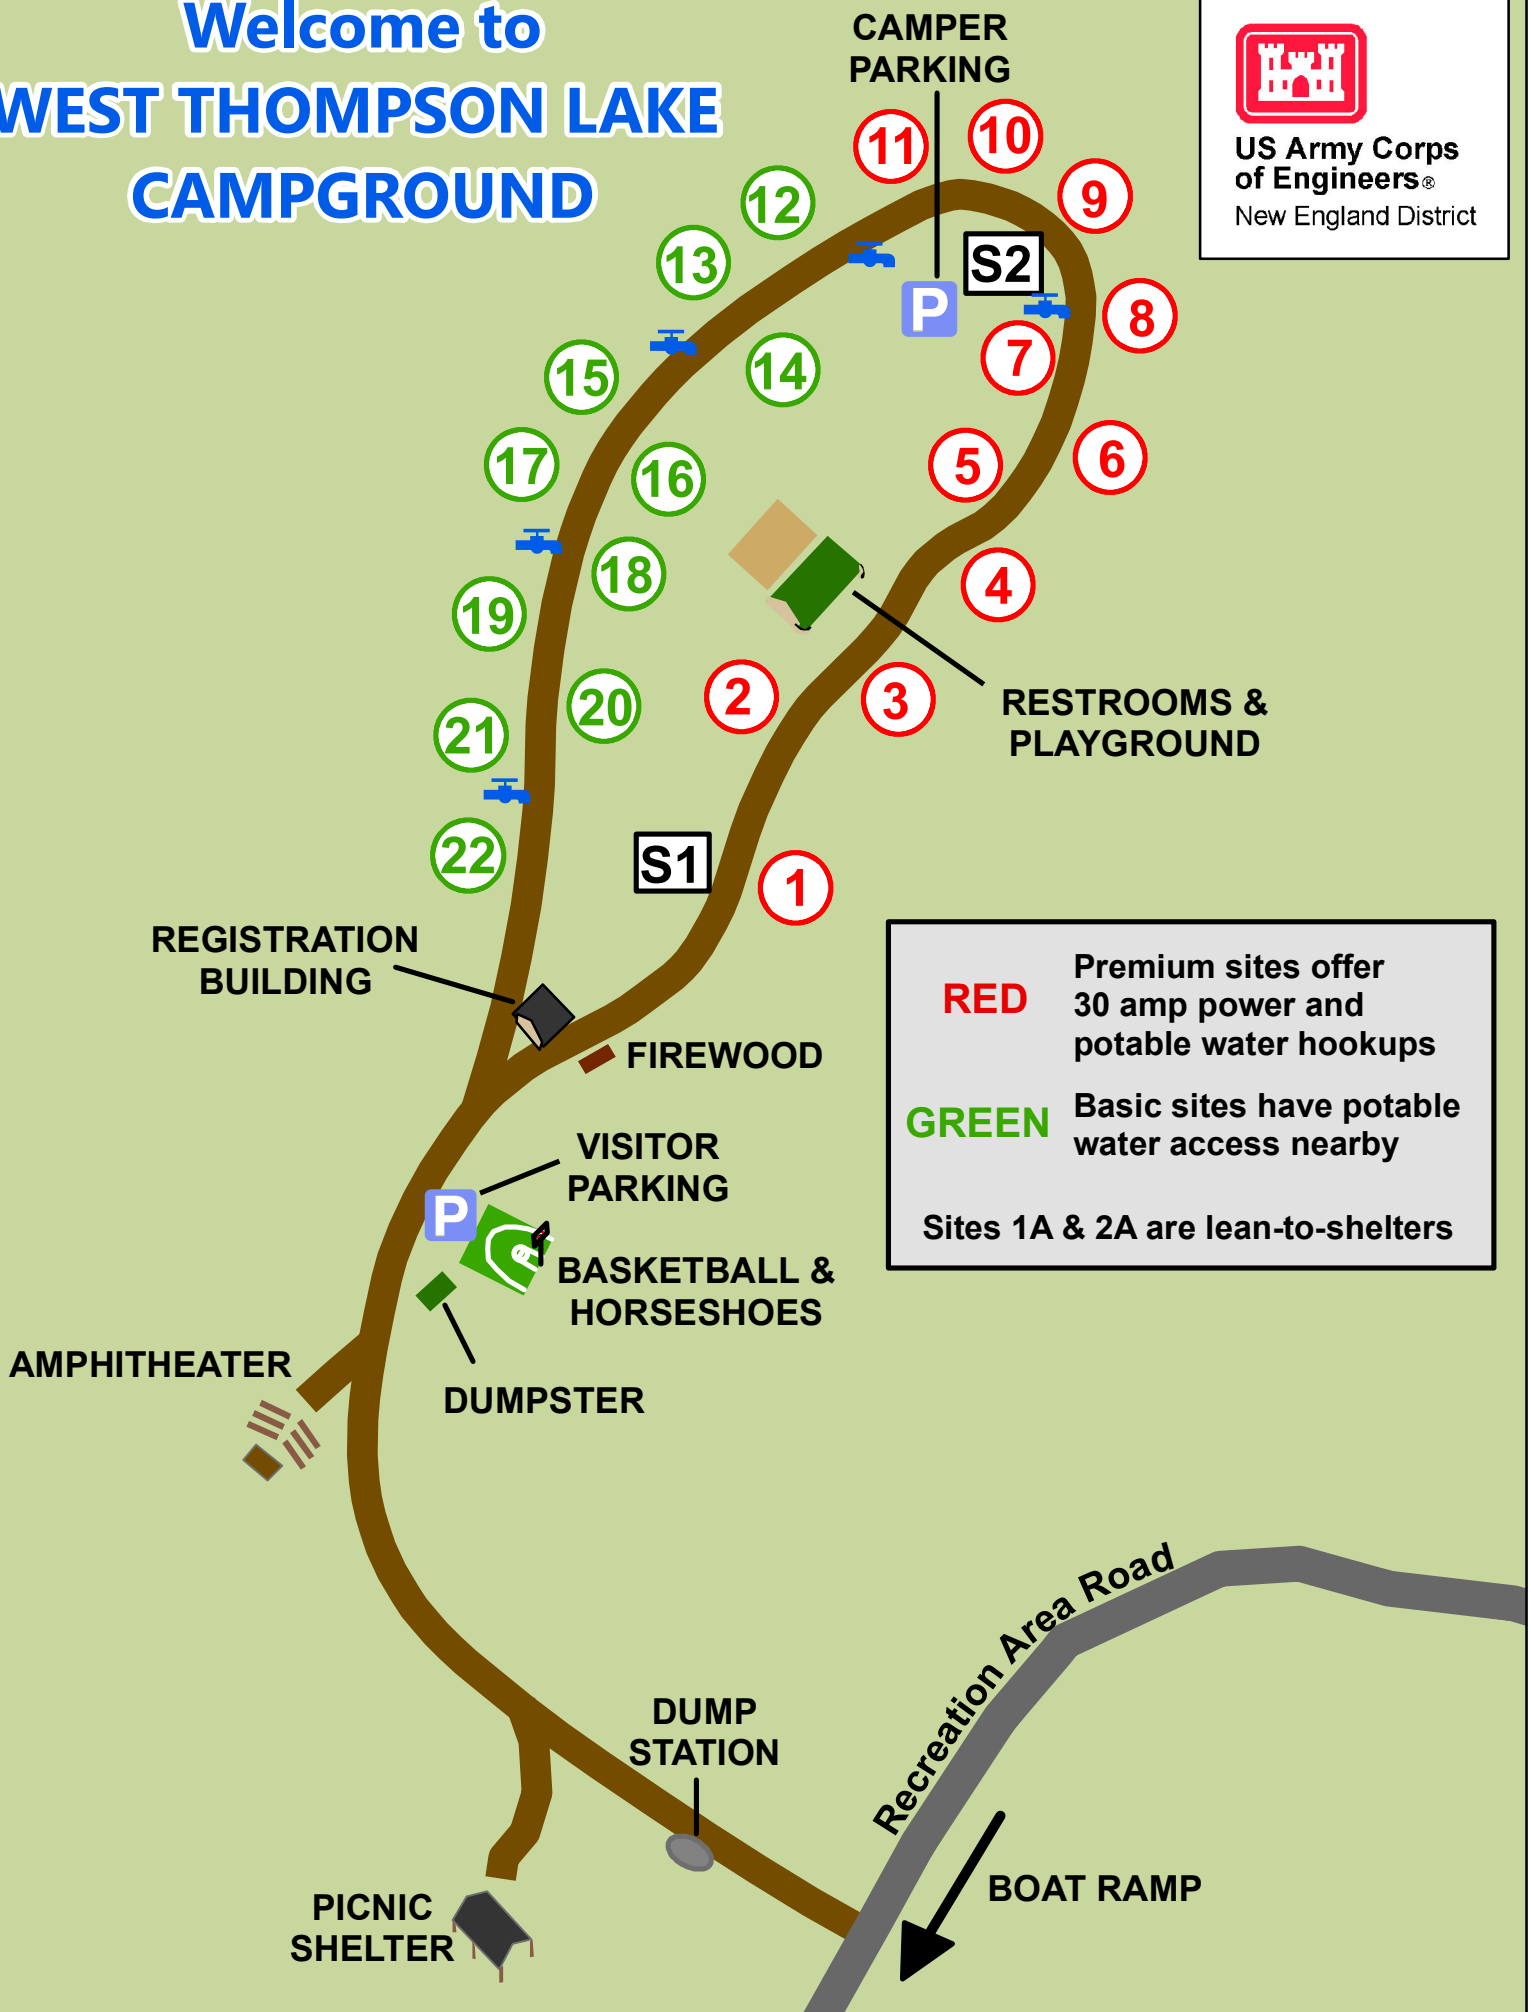

Welcome to WEST THOMPSON LAKE CAMPGROUND

US Army Corps
of Engineers®
New England District

RED Premium sites offer 30 amp power and potable water hookups

GREEN Basic sites have potable water access nearby

Sites 1A & 2A are lean-to-shelters