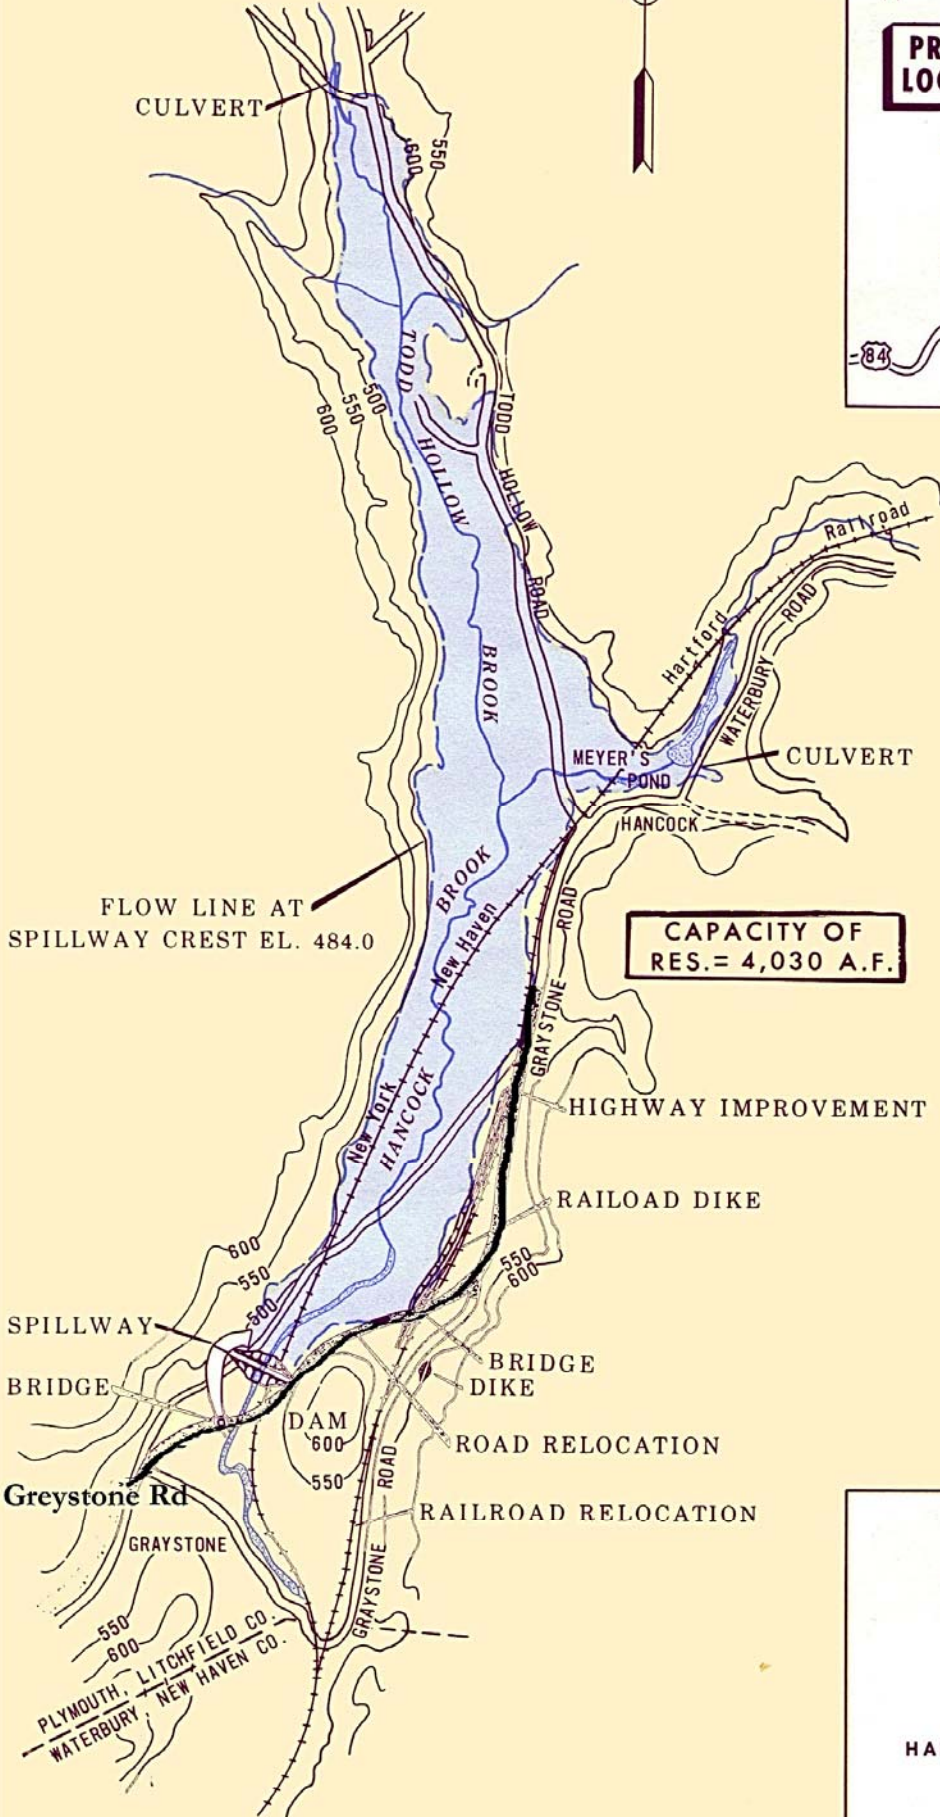

VICINITY MAP

SCALE IN MILES

CAPACITY OF RES. = 4,030 A.F.

HOUSATONIC RIVER BASIN

HAWKCOCK BROOK LAKE

RESERVOIR MAP

30 SEPTEMBER 1984

HAWKCOCK BROOK

CONNECTICUT

SCALE IN FEET

PLYMOUTH, LITCHFIELD CO.
 WATERBURY, NEW HAVEN CO.