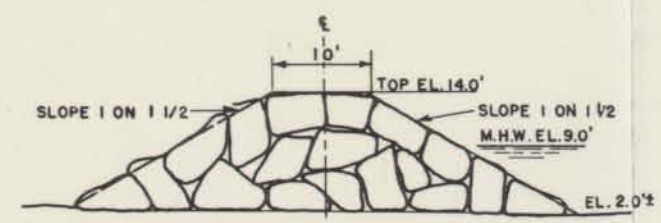

PROFILE THROUGH ICEBREAKERS

CROSS SECTION OF ICEBREAKERS  
SCALE IN FEET

LOCATION MAP  
SCALE IN MILES  
0 5 10 15 20 25

**WOOD ISLAND HARBOR, ME.  
AND THE POOL AT BIDDEFORD**

30 SEPTEMBER 1976

DEPARTMENT OF THE ARMY  
NEW ENGLAND DIVISION, CORPS OF ENGINEERS  
WALTHAM, MASS.