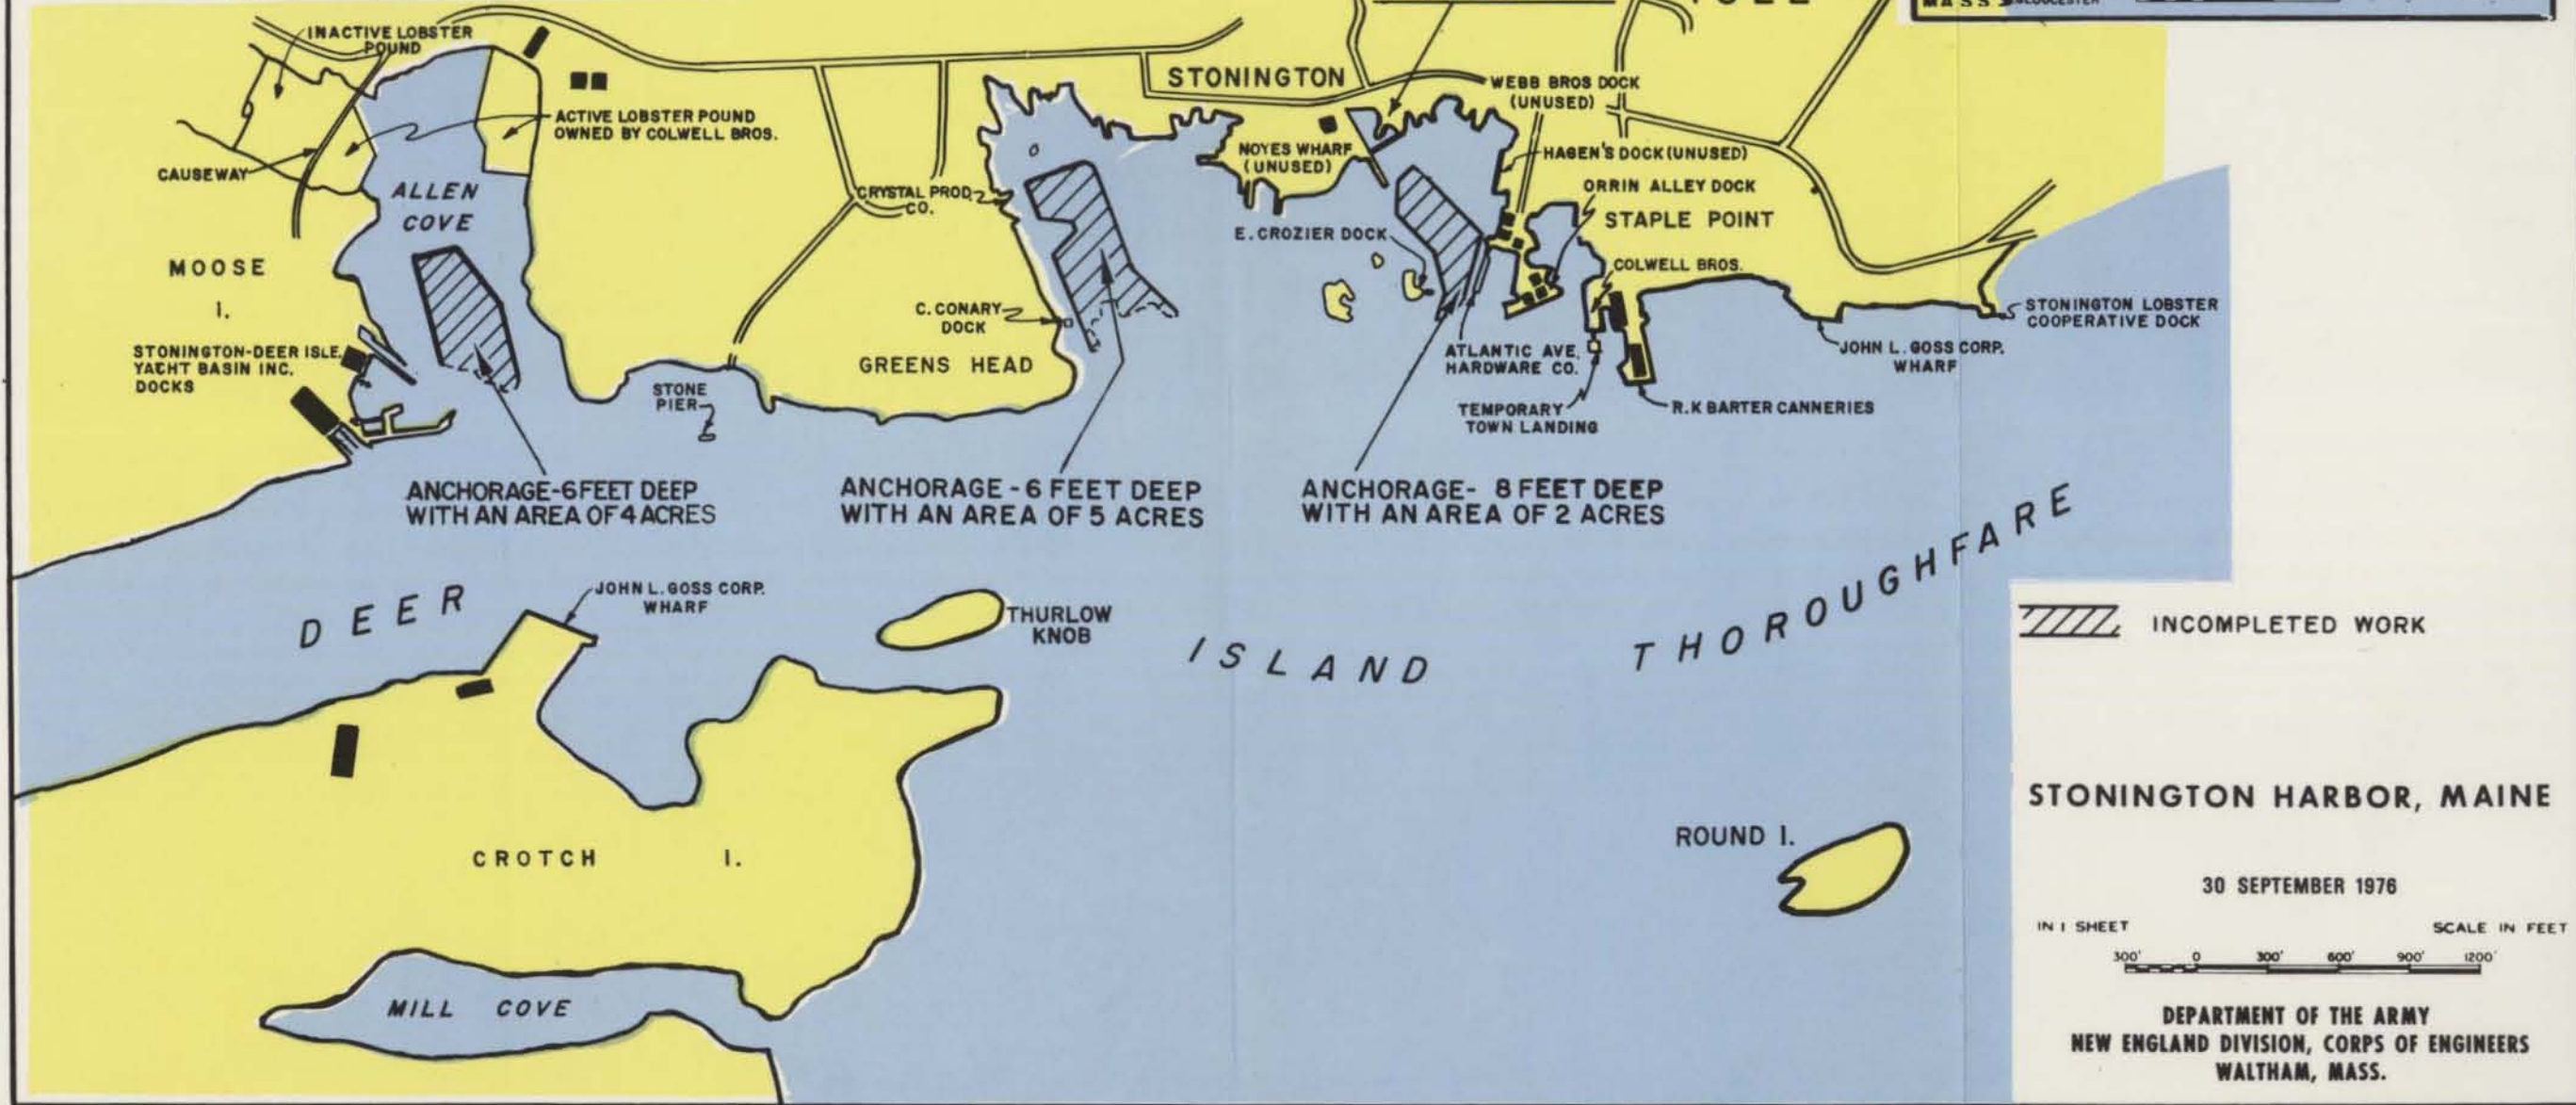

VICINITY MAP

SCALE IN FEET
0 5000 10000 15000

LOCATION MAP

SCALE IN MILES
0 20 40 60

DEER

ISLE

INCOMPLETED WORK

STONINGTON HARBOR, MAINE