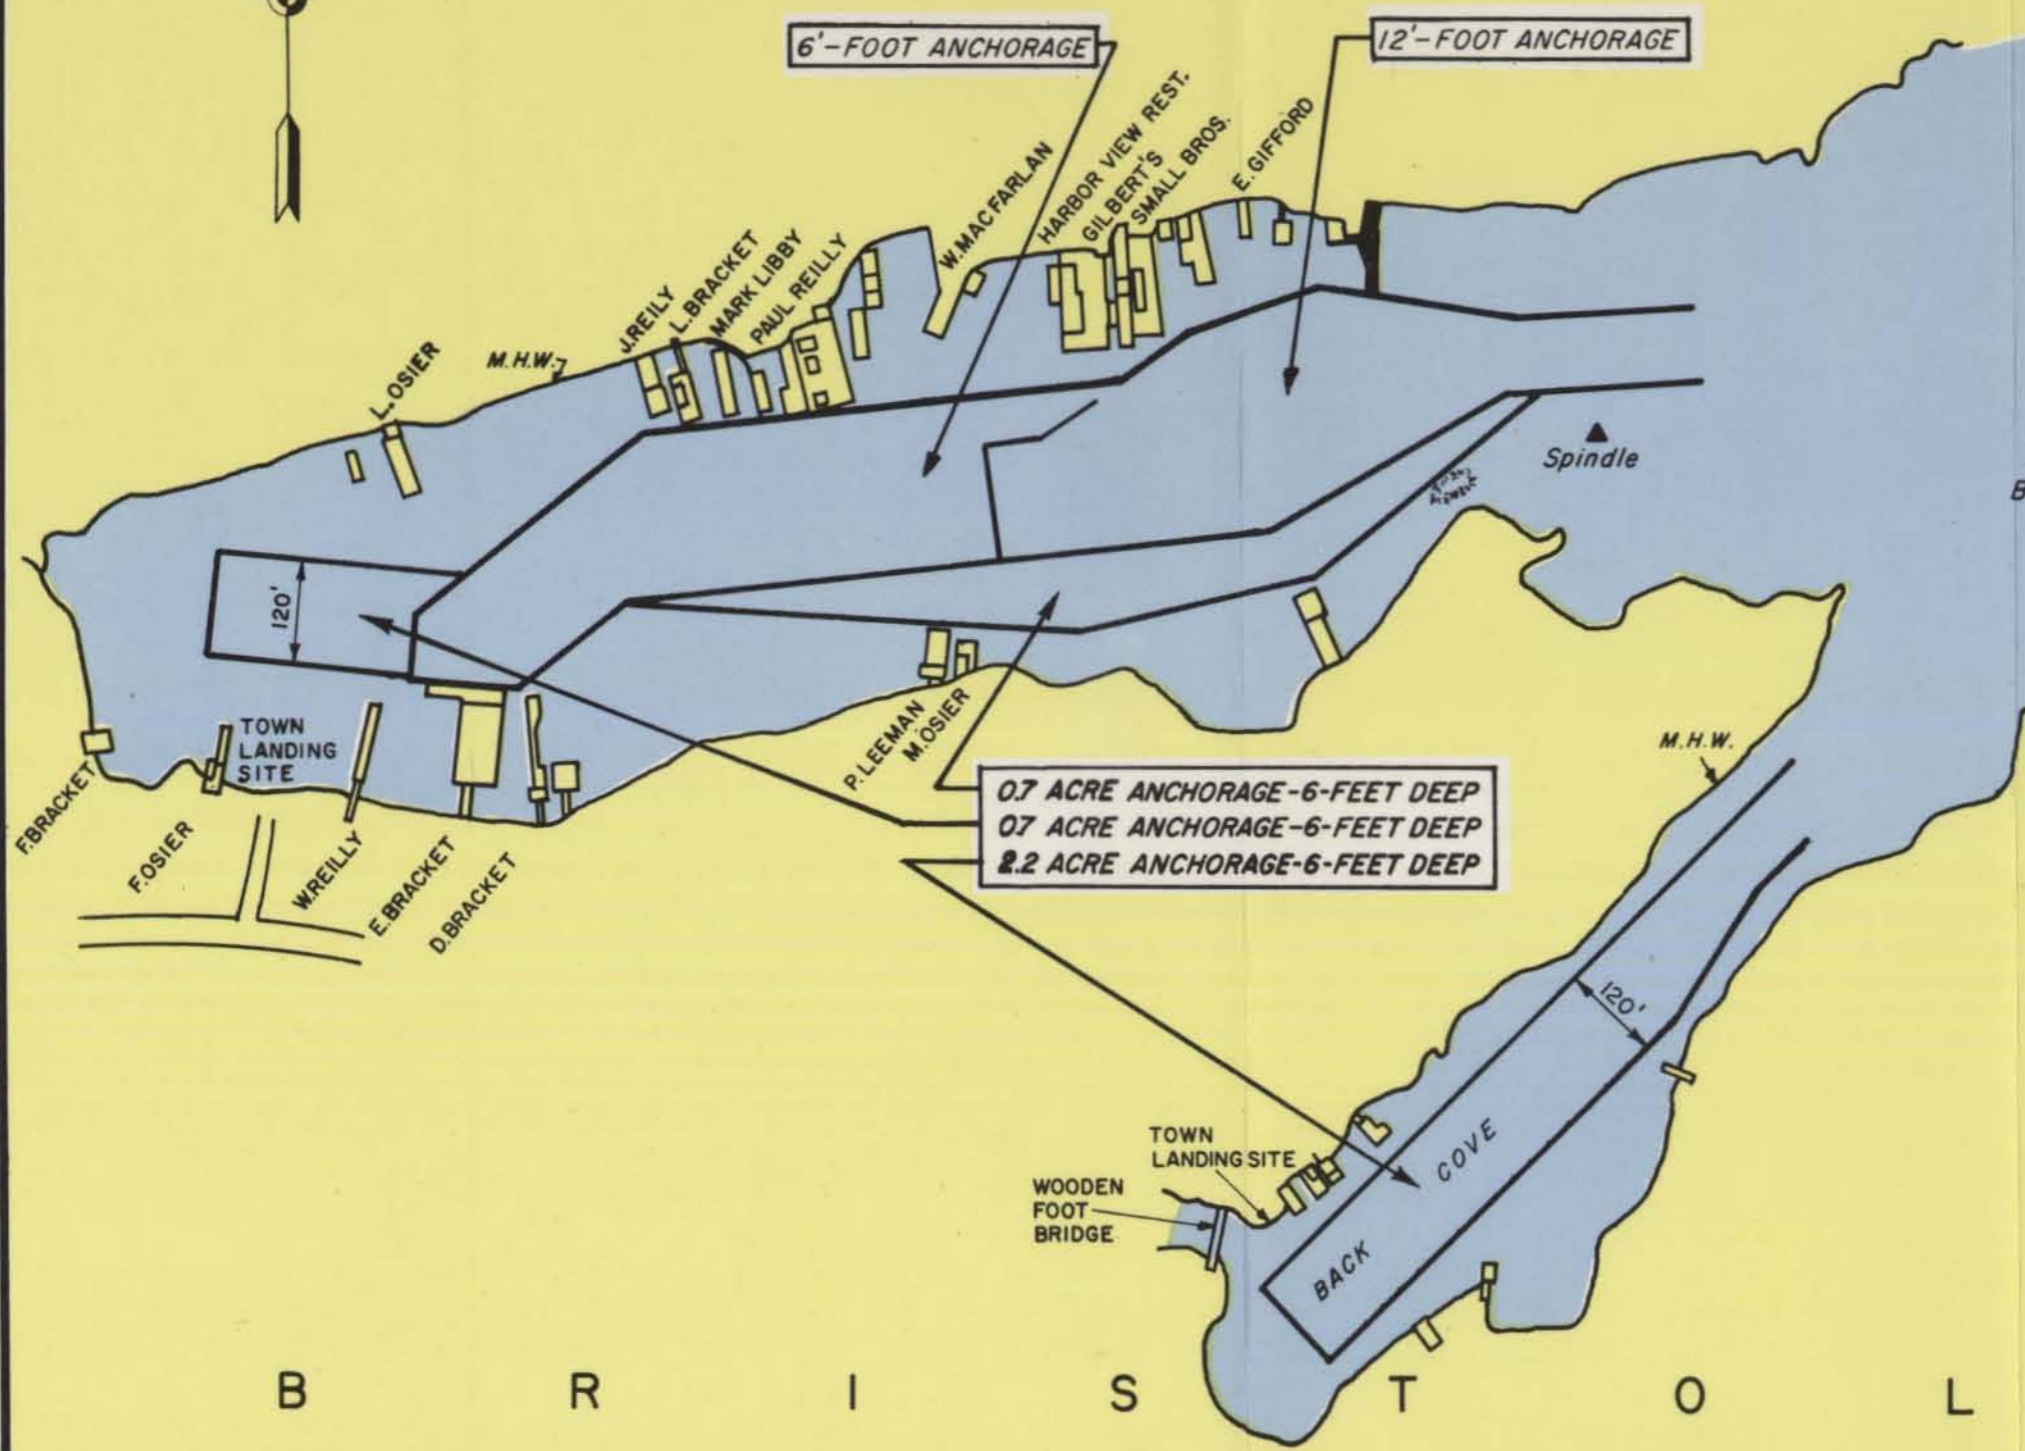

B R I S T O L

B R I S T O L

**LOCATION MAP**  
 SCALE IN MILES  
 25 0 25 50

**NEW HARBOR  
 BRISTOL, MAINE**

30 SEPTEMBER 1976

DEPARTMENT OF THE ARMY  
 NEW ENGLAND DIVISION, CORPS OF ENGINEERS  
 WALTHAM, MASS.