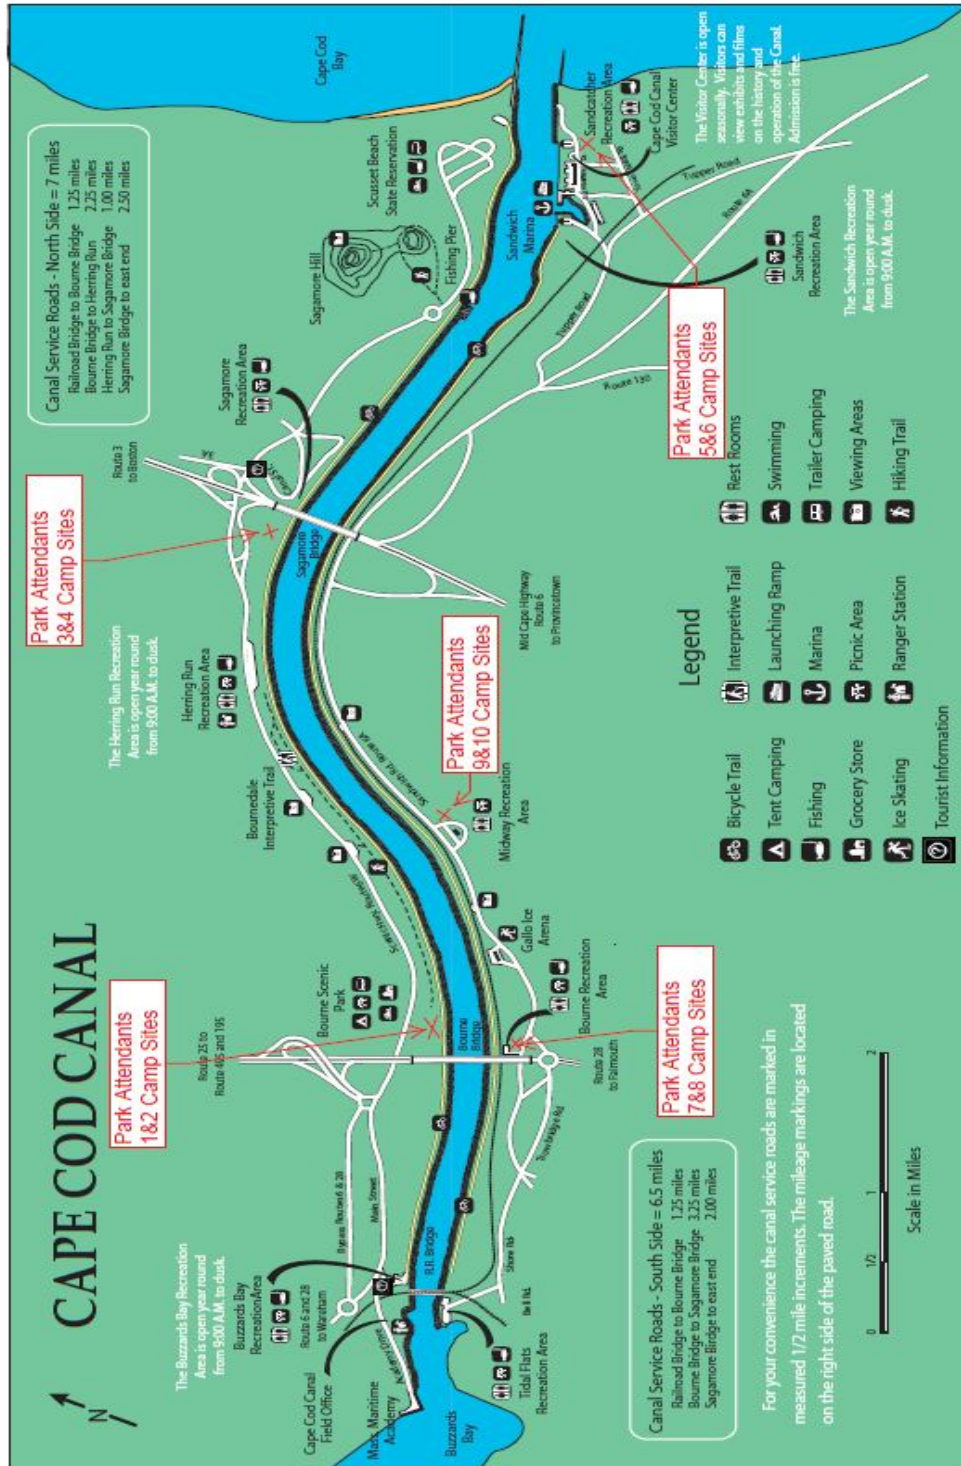

PARK ATTENDANTS NO. 1 CAPE COD CANAL BUZZARDS BAY RECREATION AREA

Figure 1

Figure 1. Cape Cod Canal Park Attendant Campsite

**PARK ATTENDANTS NO. 1
CAPE COD CANAL BUZZARDS BAY RECREATION AREA**

**Area of Responsibility
Figure 2**

Figure 2. Cape Cod Canal Park Attendant Buzzards Bay Recreation Area of responsibility

**PARK ATTENDANTS NO. 1
CAPE COD CANAL BUZZARDS BAY RECREATION AREA**

**Area of Responsibility
Figure 3**

Figure 3. Shows Buzzards Bay Park Attendants area of responsibility for trash removal services along Canal's North Service road