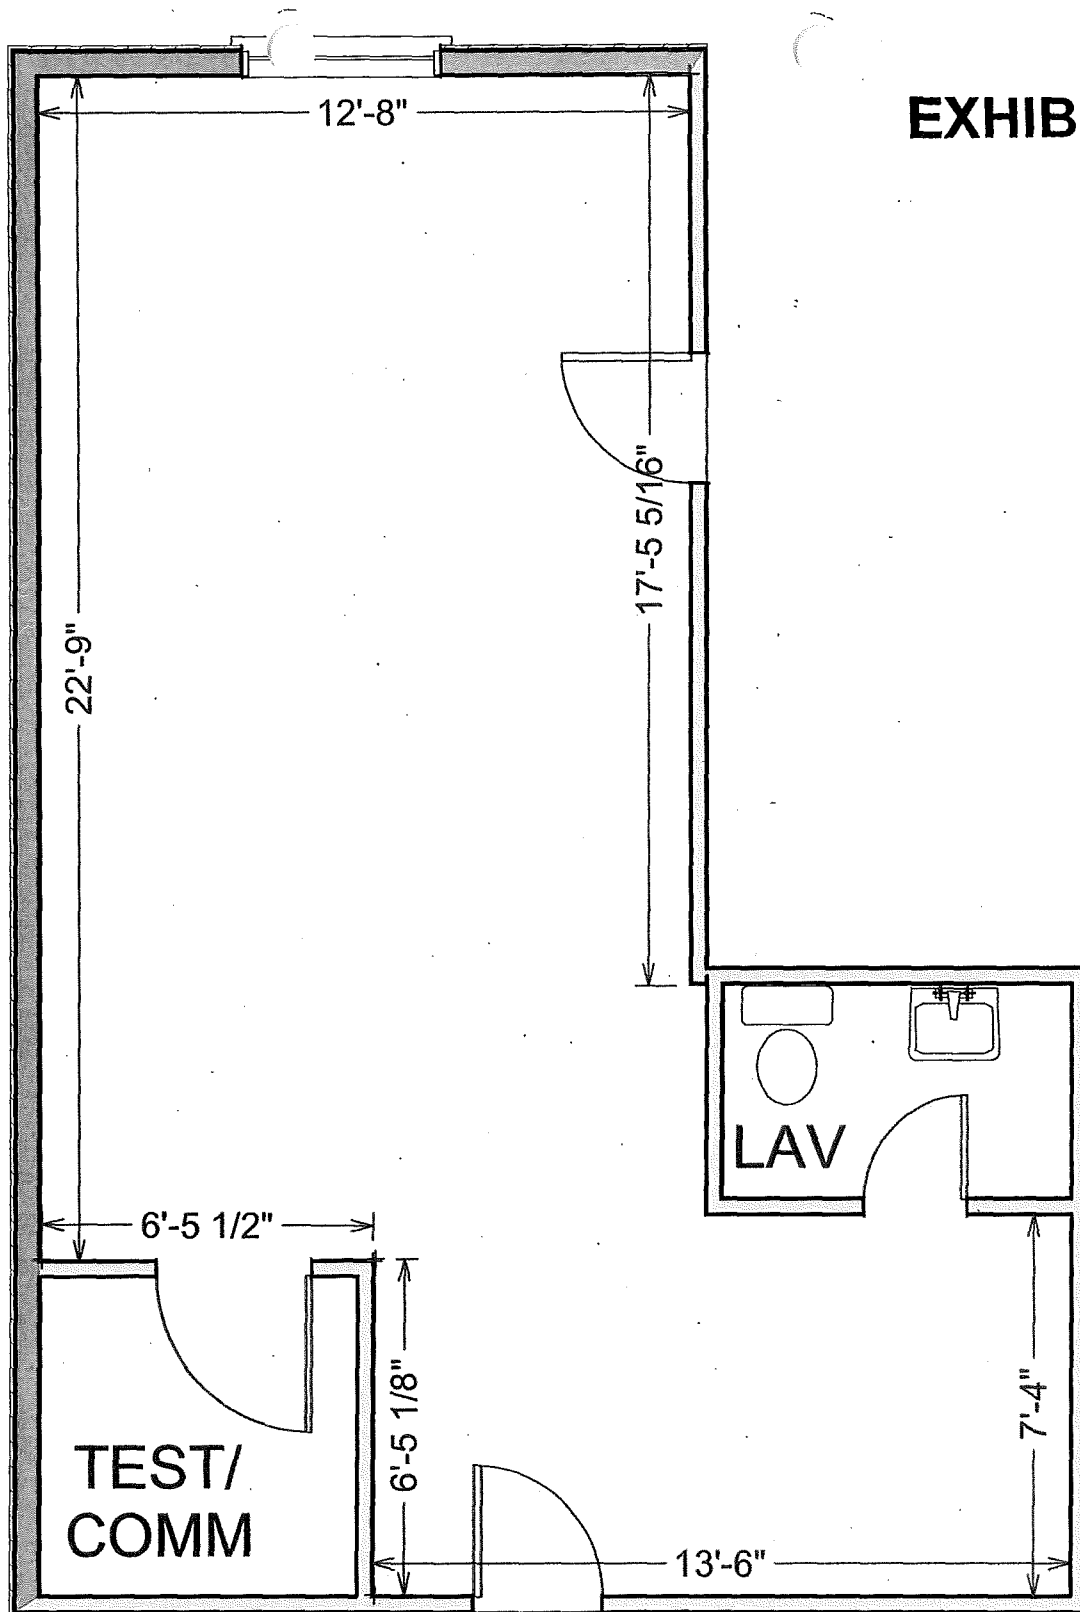

**EXHIBIT A**

**U.S. MARINE CORPS CAREER CENTER  
1408 CENTRE STREET  
WEST ROXBURY, MA 02131**

**APPROX. 461 SQ FT**