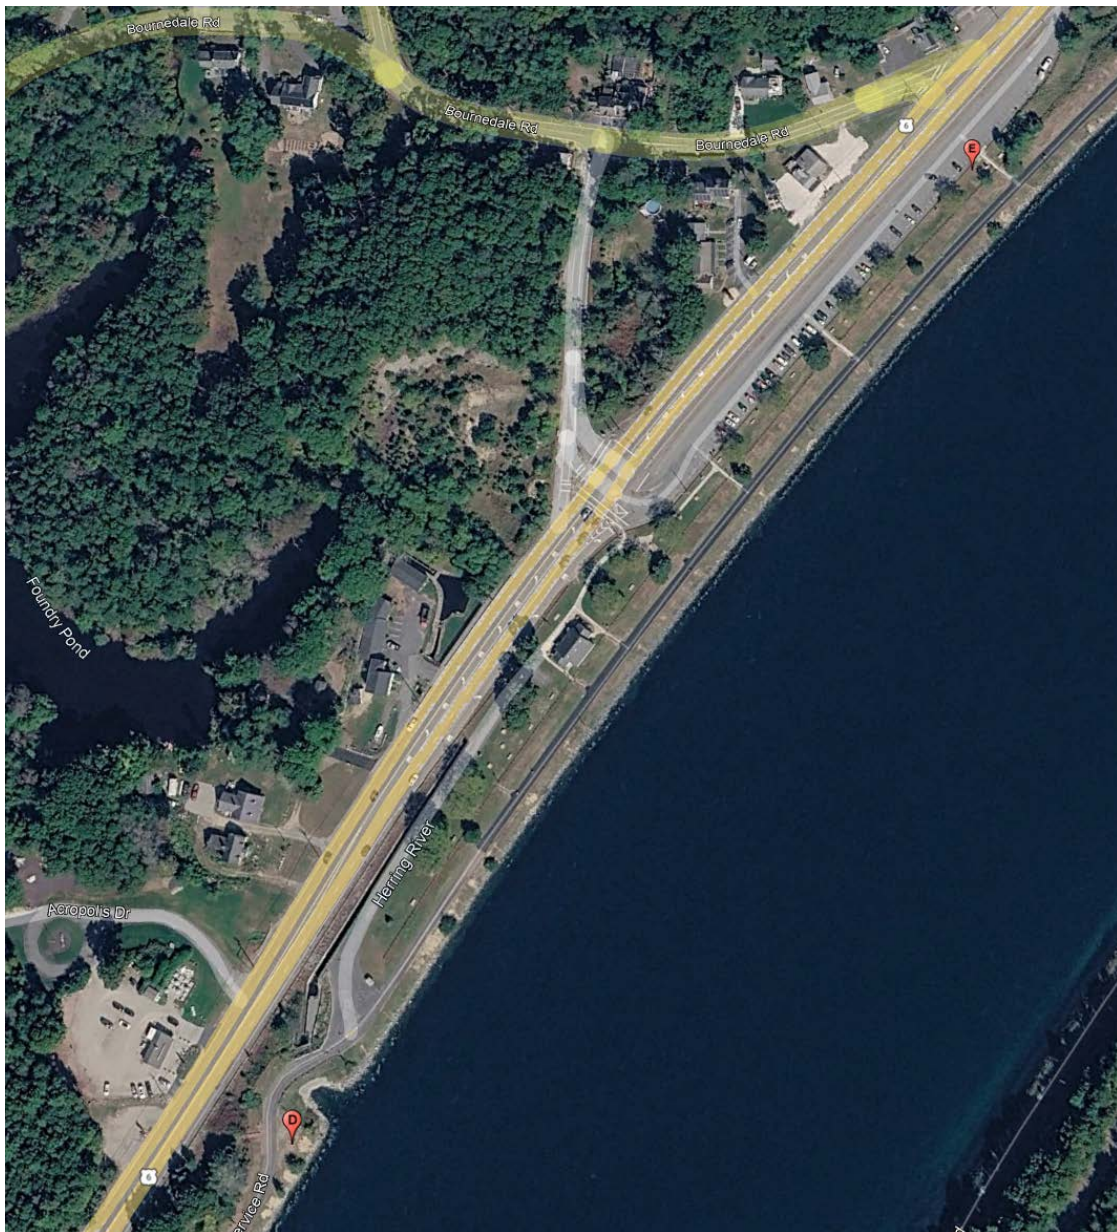

PORTABLE TOILET SUPPLY AND SERVICE
U.S. ARMY CORPS OF ENGINEERS
CAPE COD CANAL
PORTABLE TOILET LOCATIONS

- D. Herring Run Recreation Area Site 1 (Horseshoe) 810 Scenic Highway, Bourne, MA 02532 41.771517 70.564203
  Supply 2 portable toilets (1 standard and 1 handicap accessible)
- E. Herring Run Recreation Area Site 2 (Submarine Memorial), 810 Scenic Highway, Bourne, MA 02532 41.774333 70.559783
  Supply 2 portable toilets (1 standard and 1 handicap accessible)