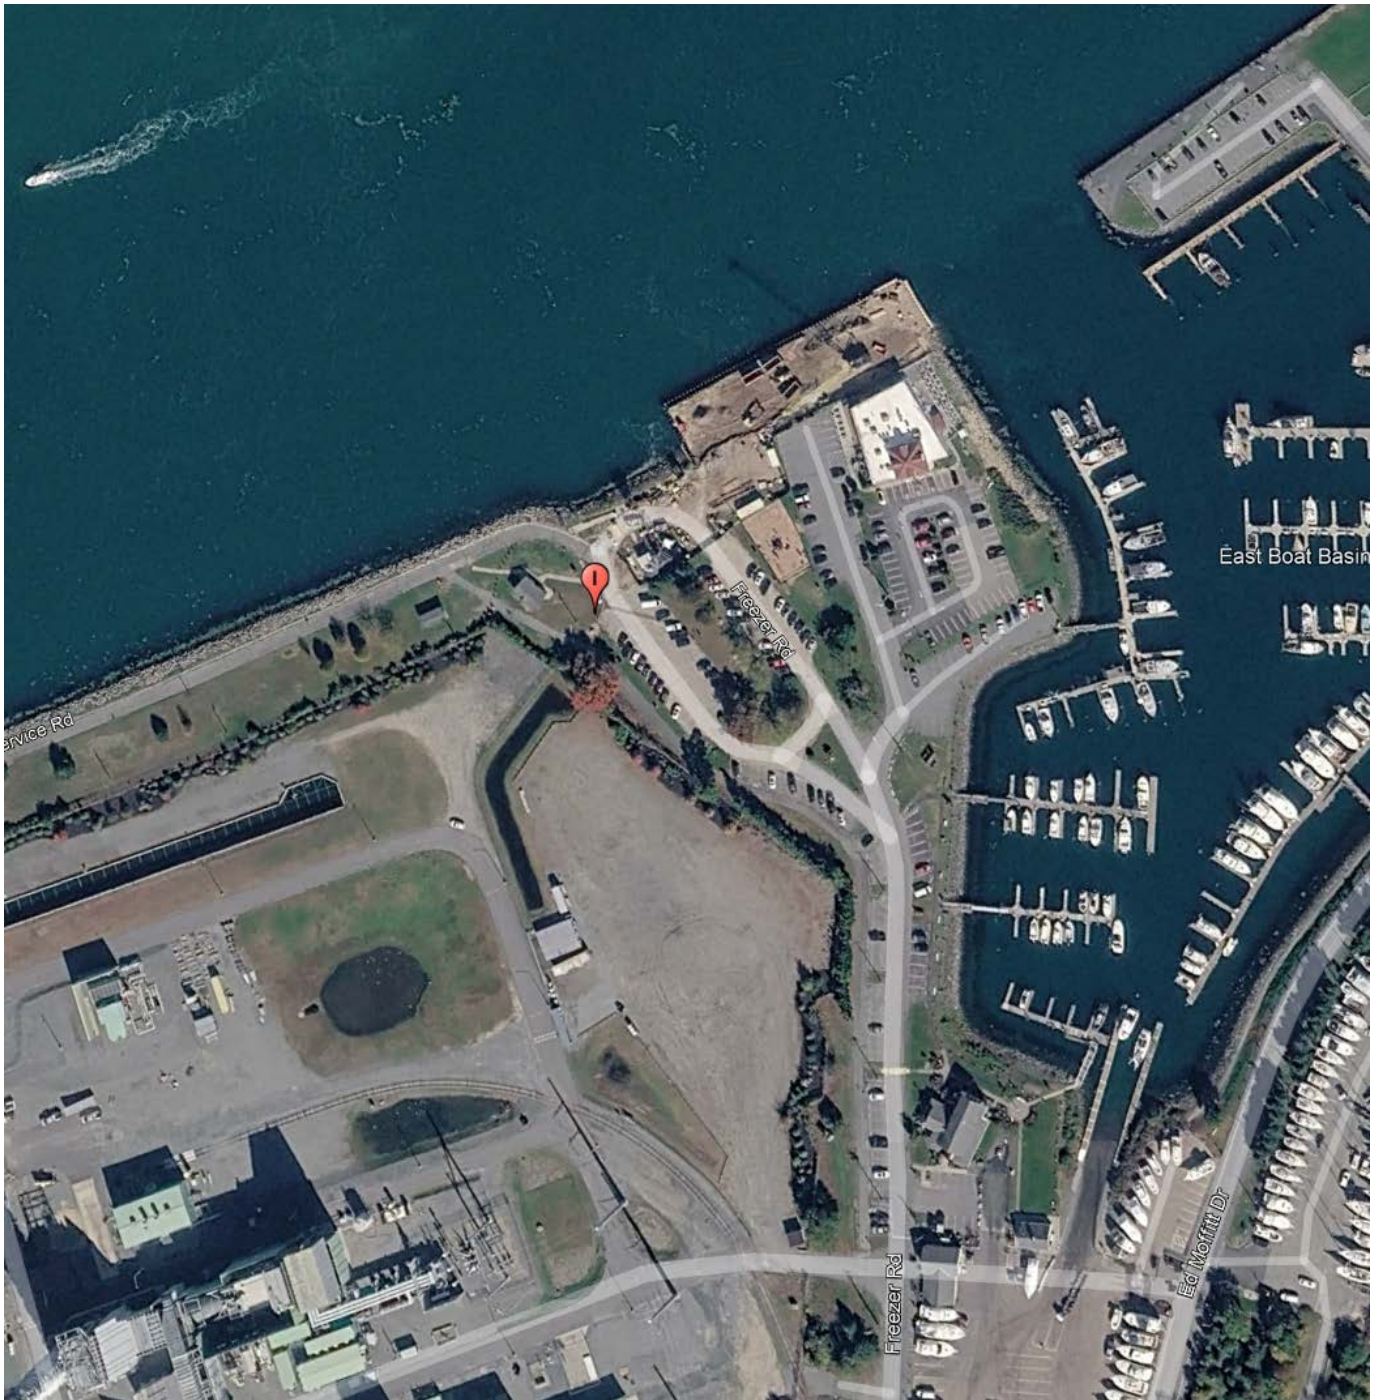

PORTABLE TOILET SUPPLY AND SERVICE
U.S. ARMY CORPS OF ENGINEERS
CAPE COD CANAL
PORTABLE TOILET LOCATIONS

- I. Sandwich Recreation Area, 70 Freezer Road, Sandwich, MA 02563
  Supply 2 portable toilets (1 standard and 1 handicap accessible)