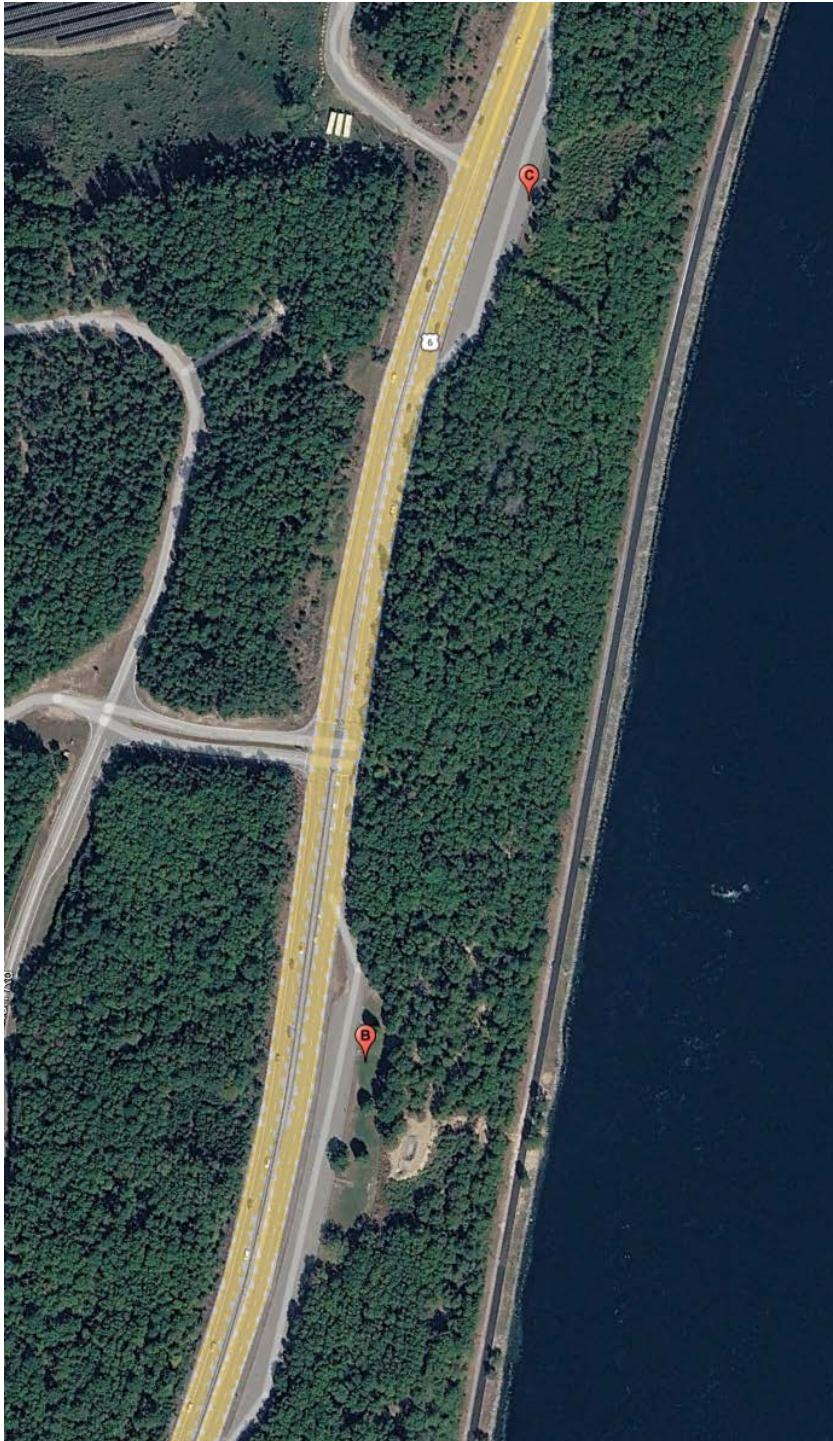

PORTABLE TOILET SUPPLY AND SERVICE
U.S. ARMY CORPS OF ENGINEERS
CAPE COD CANAL
PORTABLE TOILET LOCATIONS

- B. Three Panel Recreation Area, Scenic Highway, Bourne, MA 02532
  41.763539 70.572119
  Supply 2 portable toilets (1 standard and 1 handicap accessible).
- C. Belmont Rock Recreation Area, Scenic Highway, Bourne, MA 02532
  41.766808 70.569458
  Supply 2 portable toilets (1 standard and 1 handicap accessible)