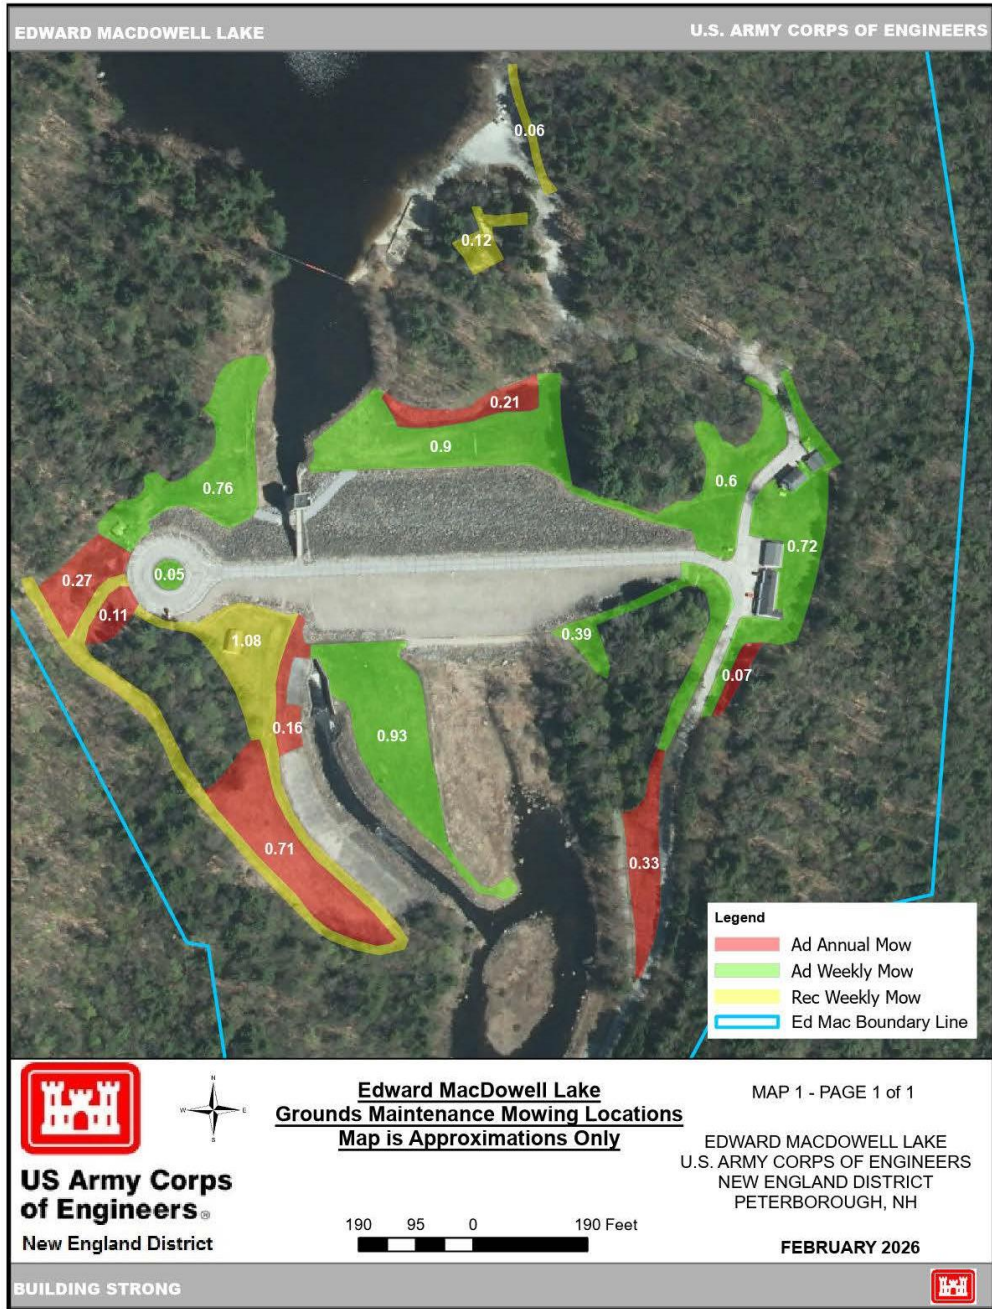

**GROUNDS MAINTENANCE
 U.S. ARMY CORPS OF ENGINEERS
 EDWARD MACDOWELL LAKE
 PETERBOROUGH, NH
 PERFORMANCE WORK STATEMENT**

Informational Map 1

**GROUNDS MAINTENANCE
U.S. ARMY CORPS OF ENGINEERS
EDWARD MACDOWELL LAKE
PETERBOROUGH, NH
PERFORMANCE WORK STATEMENT**

Informational Map 2

**GROUNDS MAINTENANCE
 U.S. ARMY CORPS OF ENGINEERS
 EDWARD MACDOWELL LAKE
 PETERBOROUGH, NH
 PERFORMANCE WORK STATEMENT**

Informational Map 3